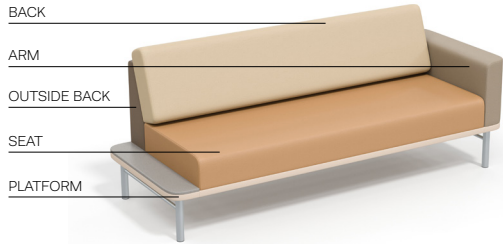

SLEEP SOFA CONSTRUCTION –

- CNC machined wood composite platform and sub-assemblies
- Sub-assemblies mechanically fastened to platform for easy replaceability
- Internal elastomeric seating suspension system provides long term performance and support
- Foam contains environmentally-friendly bio-based materials, and is California TB117-2013 compliant
- Powder-coated steel legs with nylon glides
- QTY 5 Dual Wheel 3" Lockin Swivel Casters
- Note: Standard fabric cut is railroad, optional up-the-roll cut will add extra seams and may require extra yardage

FOR DETAILED INFORMATION REGARDING FABRIC PLACEMENT OPTIONS, PLEASE CONTACT CUSTOMER SERVICE.

FEATURES –

- Mechanism-free
- Back cushion easily unfolds to become a sleep surface
- Various sleep surface lengths
- Soft contoured profile
- Wide arm rests
- Removable seats
- Wipeable platform surface under seats
- Integrated table surfaces
- High clearance enables easy access for floor cleaning
- Modular field replaceable components
- Undermount power/USB A+C for location flexibility

OPTIONS –

- Choice of solid surface or thermofoil arm caps
- Locking casters on select models
- Custom finishes
- Contrasting fabrics
- Power/USB A+C
- Moisture barrier

PDS84-A72A

84" Sleep Sofa, two arms, 72" seat